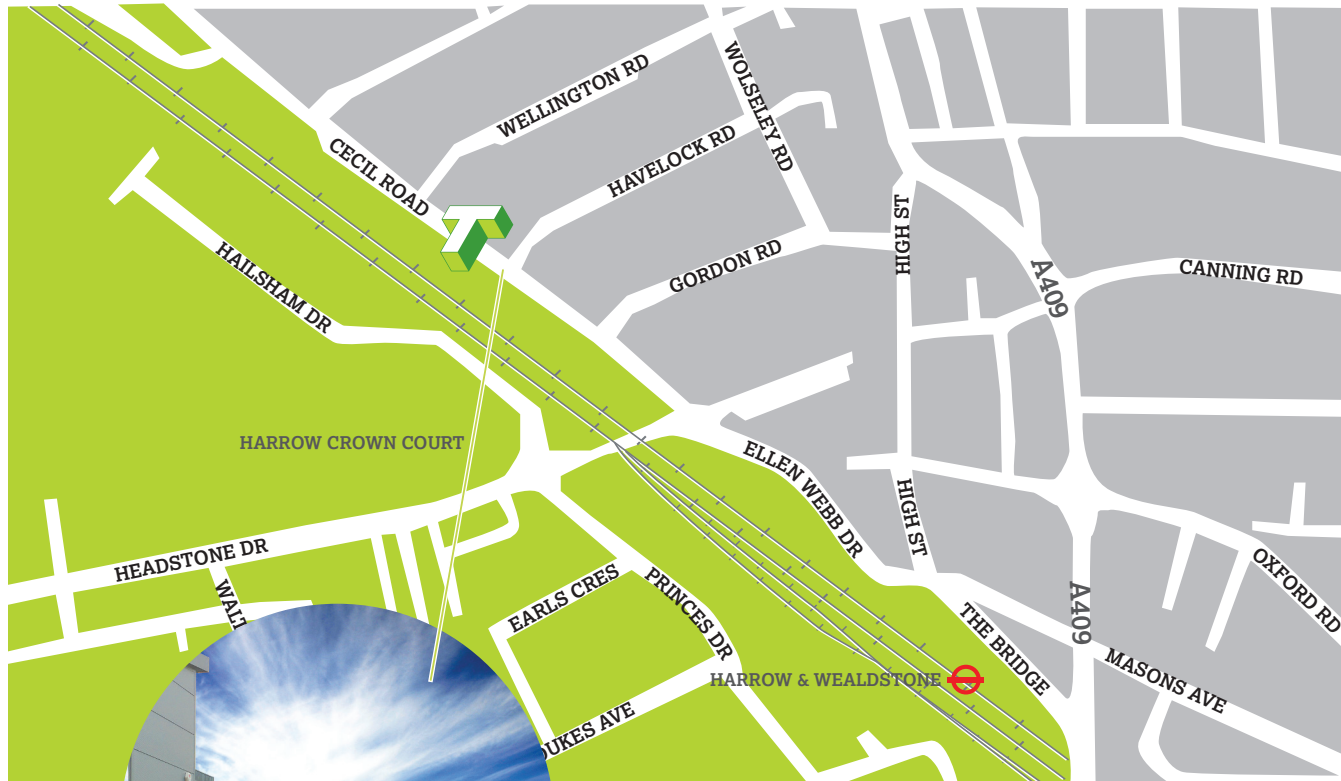

Toureen Group, 25 Cecil Road, Harrow HA3 5QY

Travelling by Train

The location of the Toureen Group head office is close to Harrow & Wealdstone train/tube station. Please ensure you leave the station via the Wealdstone exit. The office is a short, 5 minute walk from the station.

Travelling by Car

When approaching the office, please pull up just before the branded gates and use the door entry system to contact Reception. Reception will open the gates for you and the visitor car parking bays are directly in front of you when you enter. You can then re-enter the building from the door on the car park side.